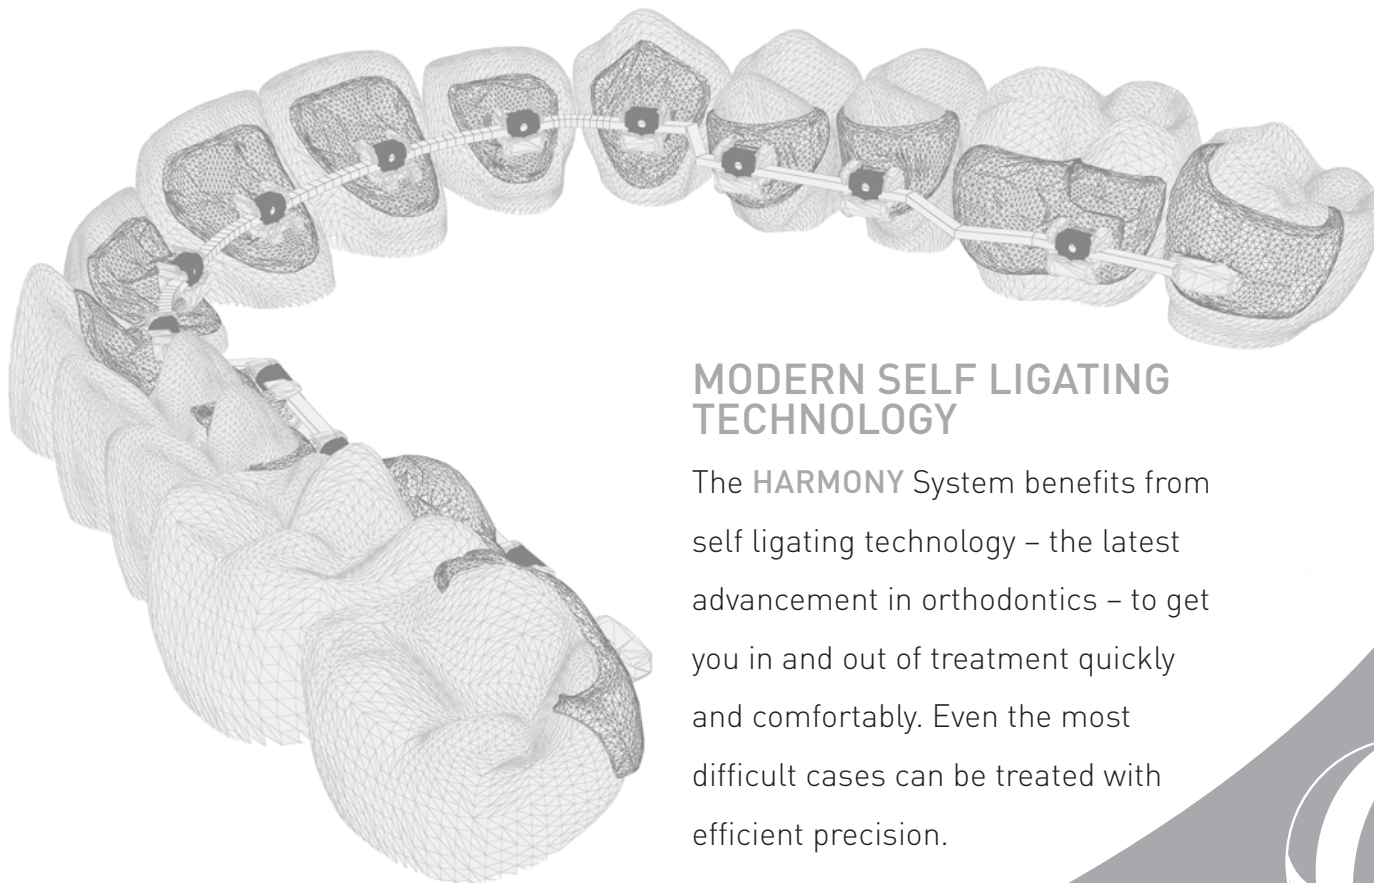

MODERN SELF LIGATING TECHNOLOGY

The HARMONY System benefits from self ligating technology – the latest advancement in orthodontics – to get you in and out of treatment quickly and comfortably. Even the most difficult cases can be treated with efficient precision.